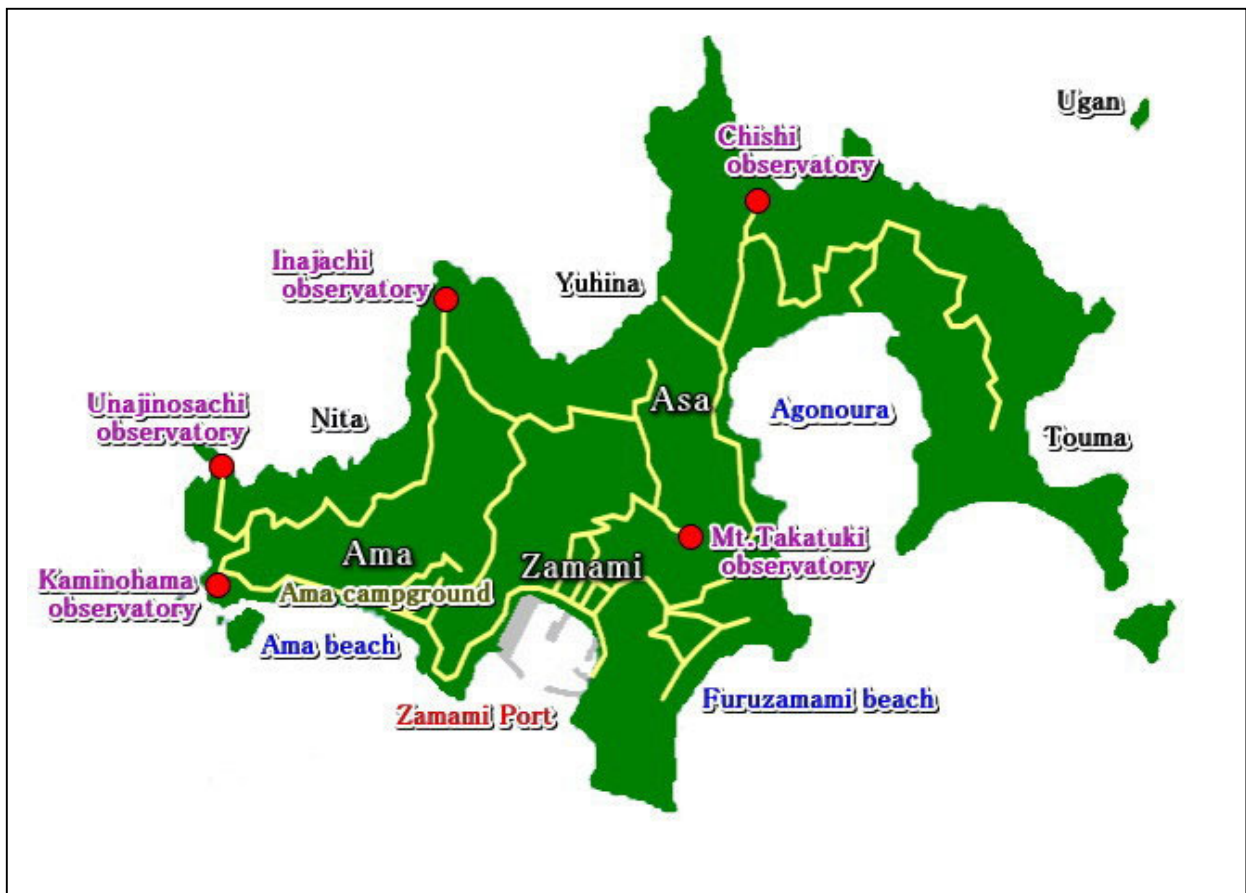

Diving shop Ellisella

Address 415-6, Aza Zamami Nishihara, Zamami-son,
Shimajiri-gun, Okinawa 901-3402, Japan

TEL・FAX 098-987-2775

E-Mail elisela@cosmos.ne.jp

 Panorama view of Zamami port

This photograph is taken from []

Zamami Island Map

Sightseeing Map